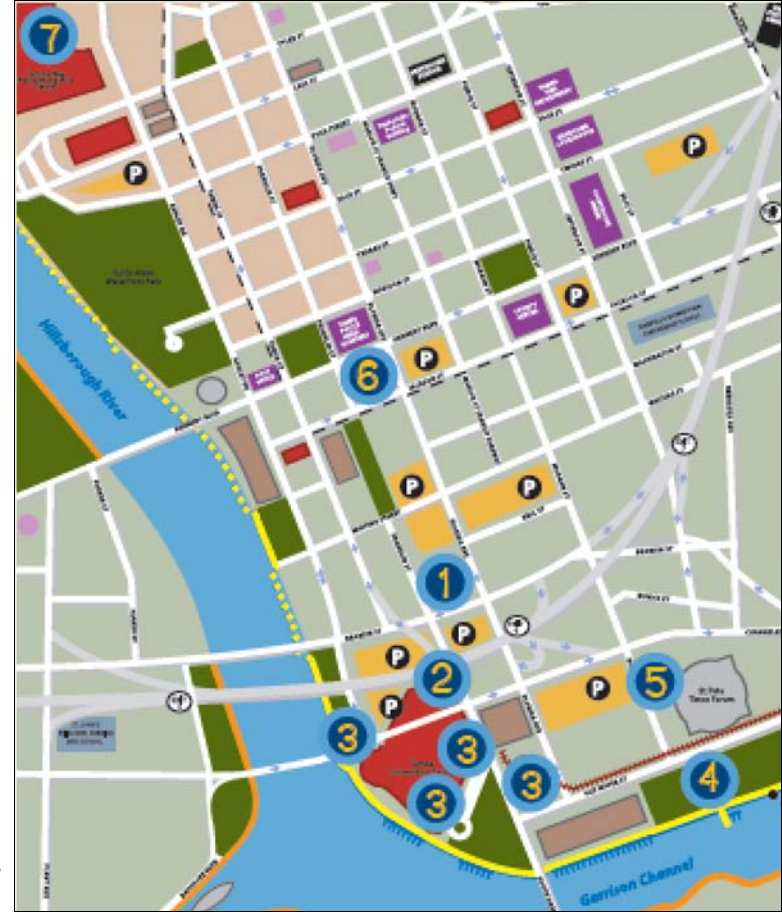

LIGHTS ON TAMPA

EVERY NIGHT
THROUGH FEB 1

1

Site: Ft. Brooke Parking Garage (south façade)
Franklin Street & Brorein
Title: *Revamp Fort Brooke*
Artists: Sabine Weissinger & Friedrich Foerster (CASA MAGICA)
Concept: Architectural Projection on Fort Brooke Garage
Artist collective, Casa Magica, consisting of Sabine Weissinger and Friedrich Foerster will temporarily re vamp the complete south façade of Fort Brooke Garage by means of classical still image large format projection. Six different images will be shown through out the night.

3

Site: Tampa Convention Center & adjacent locations
333 N. Franklin Street and USF Park on the Riverwalk (behind the convention ctr)
Artist: Chris Doyle
Title: *Ecstatic City (Tampa)*
Concept: *Ecstatic City (Tampa)* is a project about animating a place, in this case, a district of the city that has as its hub, the Tampa Convention Center. Beginning at dusk, pedestrian areas of the city will be bathed in a gentle wash of spinning light.

5

Site: St. Pete Times Forum plaza
Artist: Marina Zurkow; Music by Lem Jay Ignacio**
Title: *Slurb* ** download the soundtrack from www.lightsontampa.org
Concept: Projected animation / Environmental Fantasy (18 min loop)
on January 21, 27, 30, Slurb can be viewed after dark until 7:30, due to Tampa Bay Lightning broadcasts

Larger maps available for pick up
8 a.m.—5. pm City Hall lobby / 306 E. Jackson Street / Tampa
6 p.m.—11 p.m. HART Lot / Ft. Brooke Parking Garage (site #1)